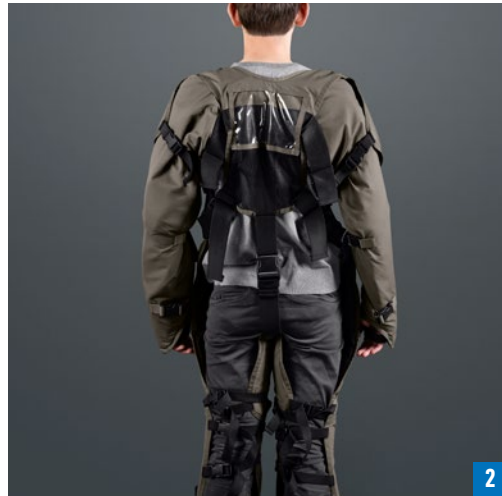

The Mine Protection Suit MPS2 Advanced is an modular demining suit and well-ventilated. It has been designed with regards to the requirements of major humanitarian and military demining organizations. The advanced inside Aramid® layer is especially designed for protection against fragments of exploding anti-personnel mines. The MPS2 Advanced offers a protection level of v50 = 450 m/s (1476 ft/s) according to STANAG 2920 and fulfills IMAS 10.30.

It is usable as complete suit with arms and legs protectors. With this additional arm and hands coverage, it offers even more protection than its predecessor. For a lighter version, it is also available as apron only.

- ✓ Protection level v50 = 450 m/s (1476 ft/s) according to STANAG 2920, fulfills IMAS 10.30
- ✓ Additional protection for arms and legs
- ✓ Comfortable to wear for all genders
- ✓ Washable outer cover with easy-care fabric
- ✓ Practical detachable pouch for tools and accessories
- ✓ Convenient holders for prodders at legs
- ✓ Well-ventilated design for operations in tropical areas
- ✓ Alternatively available as apron only

- 1 Practical detachable pouch for tools and accessories
- 2 Our product offers the ability to individually adjust the size to fit the body's anatomy, well-ventilated design for operations in tropical areas
- 3 Special throat protection
- 4 Convenient bag for transport of the suit
- 5 Convenient holders for prodders at legs