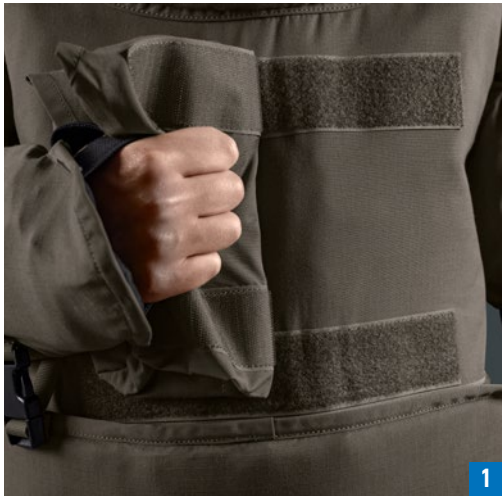

The Mine Protection Suit MPS2 Advanced is an modular demining suit and well-ventilated. It has been designed with regards to the requirements of major humanitarian and military demining organizations. The advanced inside Aramid® layer is especially designed for protection against fragments of exploding anti-personnel mines. The MPS2 Advanced offers a protection level of v50 = 450 m/s (1476 ft/s) according to STANAG 2920 and fulfills IMAS 10.30.

It is usable as complete suit with arms and legs protectors. With this additional arm and hands coverage, it offers even more protection than its predecessor. For a lighter version, it is also available as apron only.

- ✓ Protection level v50 = 450 m/s (1476 ft/s) according to STANAG 2920, fulfills IMAS 10.30
- ✓ Additional protection for arms and legs
- ✓ Comfortable to wear for all genders
- ✓ Washable outer cover with easy-care fabric
- ✓ Practical detachable pouch for tools and accessories
- ✓ Convenient holders for prodders at legs
- ✓ Well-ventilated design for operations in tropical areas
- ✓ Alternatively available as apron only

- 1 Practical detachable pouch for tools and accessories
- 2 Our product offers the ability to individually adjust the size to fit the body's anatomy, well-ventilated design for operations in tropical areas
- 3 Special throat protection
- 4 Convenient bag for transport of the suit
- 5 Convenient holders for prodders at legs